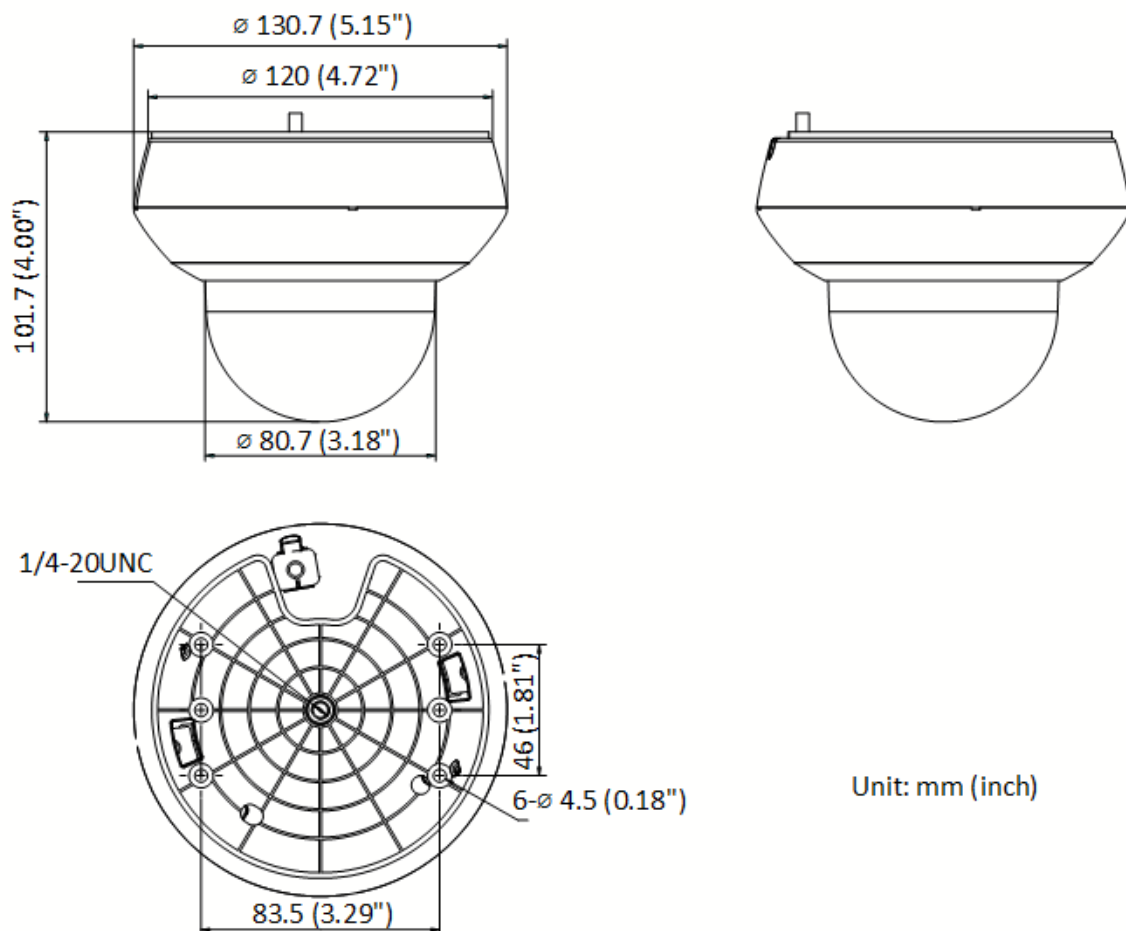

▪ **Available Model**

HWP-N2204IH-DE3 (F)

▪ **Typical Application**

Hikvision products are classified into three levels according to their anti-corrosion performance. Refer to the following description to choose for your using environment.

This model has NO SPECIFIC PROTECTION.

Level	Description
Top-level protection	Hikvision products at this level are equipped for use in areas where professional anti-corrosion protection is a must. Typical application scenarios include coastlines, docks, chemical plants, and more.
Moderate protection	Hikvision products at this level are equipped for use in areas with moderate anti-corrosion demands. Typical application scenarios include coastal areas about 2 kilometers (1.24 miles) away from coastlines, as well as areas affected by acid rain.
No specific protection	Hikvision products at this level are equipped for use in areas where no specific anti-corrosion protection is needed.

▪ **Dimension**

Unit: mm (inch)